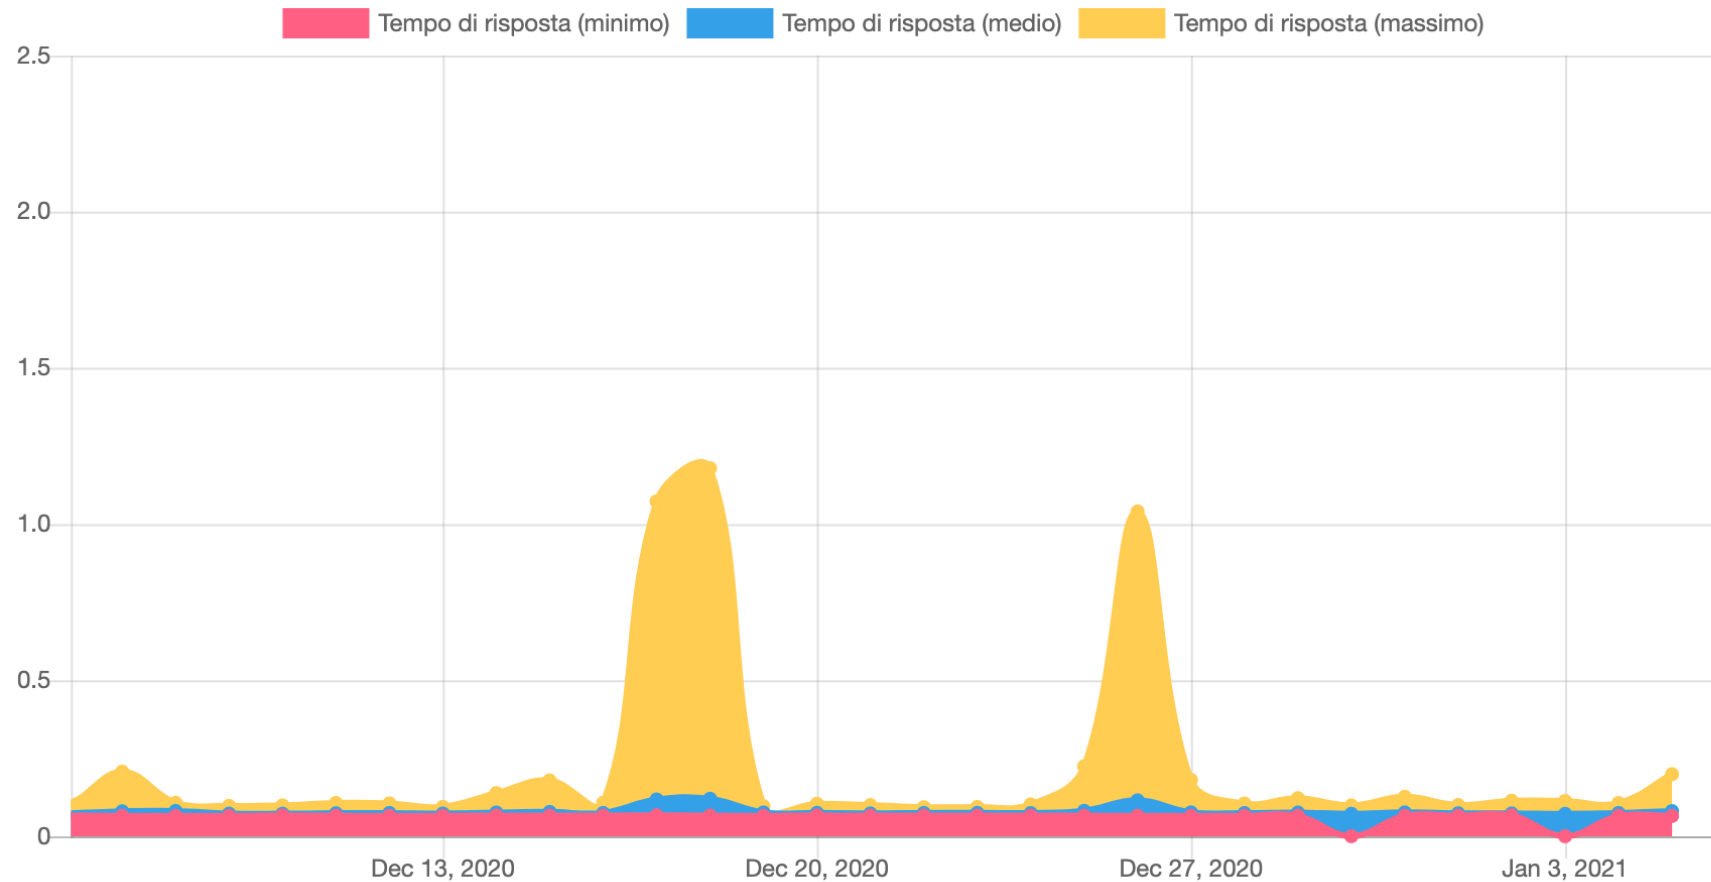

Test di Velocità Hosting: Gennaio 2021

Settimana Mese Anno

Tempo di risposta
(medio): 0.0797s

Stress Test WordPress: Gennaio 2021

<https://valutatest1003.com/wordpress>

Benchmark finished on 17:20:58 08.Jan.2021 (benchmarked in 36min 33sec)

CPU & Memory

Operations with large text data	10	4.7 sec
Random binary data operations	6.85	11.3 sec

Filesystem

Filesystem write ability	0.69	58.9 sec ~10 MB/s
Local file copy and access speed	0	4 min 58 sec ~10 MB/s
Small file IO test	0.39	38 sec ~10 MB/s

Database

Importing large amount of data to database	10	3.3 sec
Simple queries on single table	10	1.1 sec
Complex database queries on multiple tables	10	1 sec

Network

Network download speed test	3.67	6.7 sec ~90 mbit/s

Your final server score **5.7**