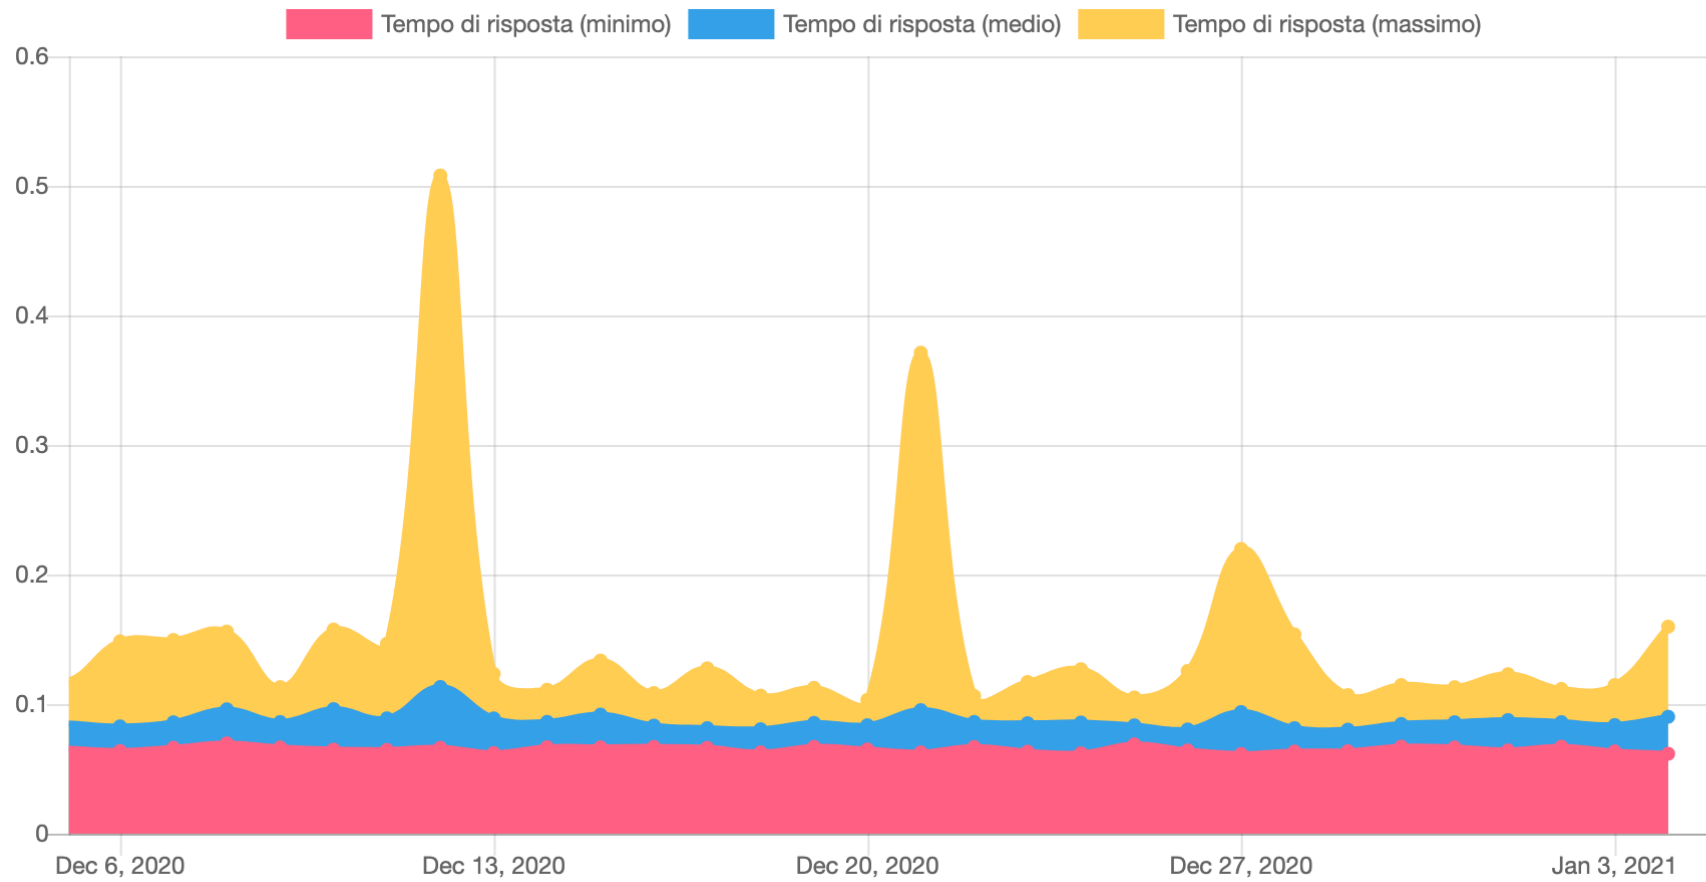

Test di Velocità Hosting: Gennaio 2021

Settimana Mese Anno

Tempo di risposta
(medio): 0.0872s