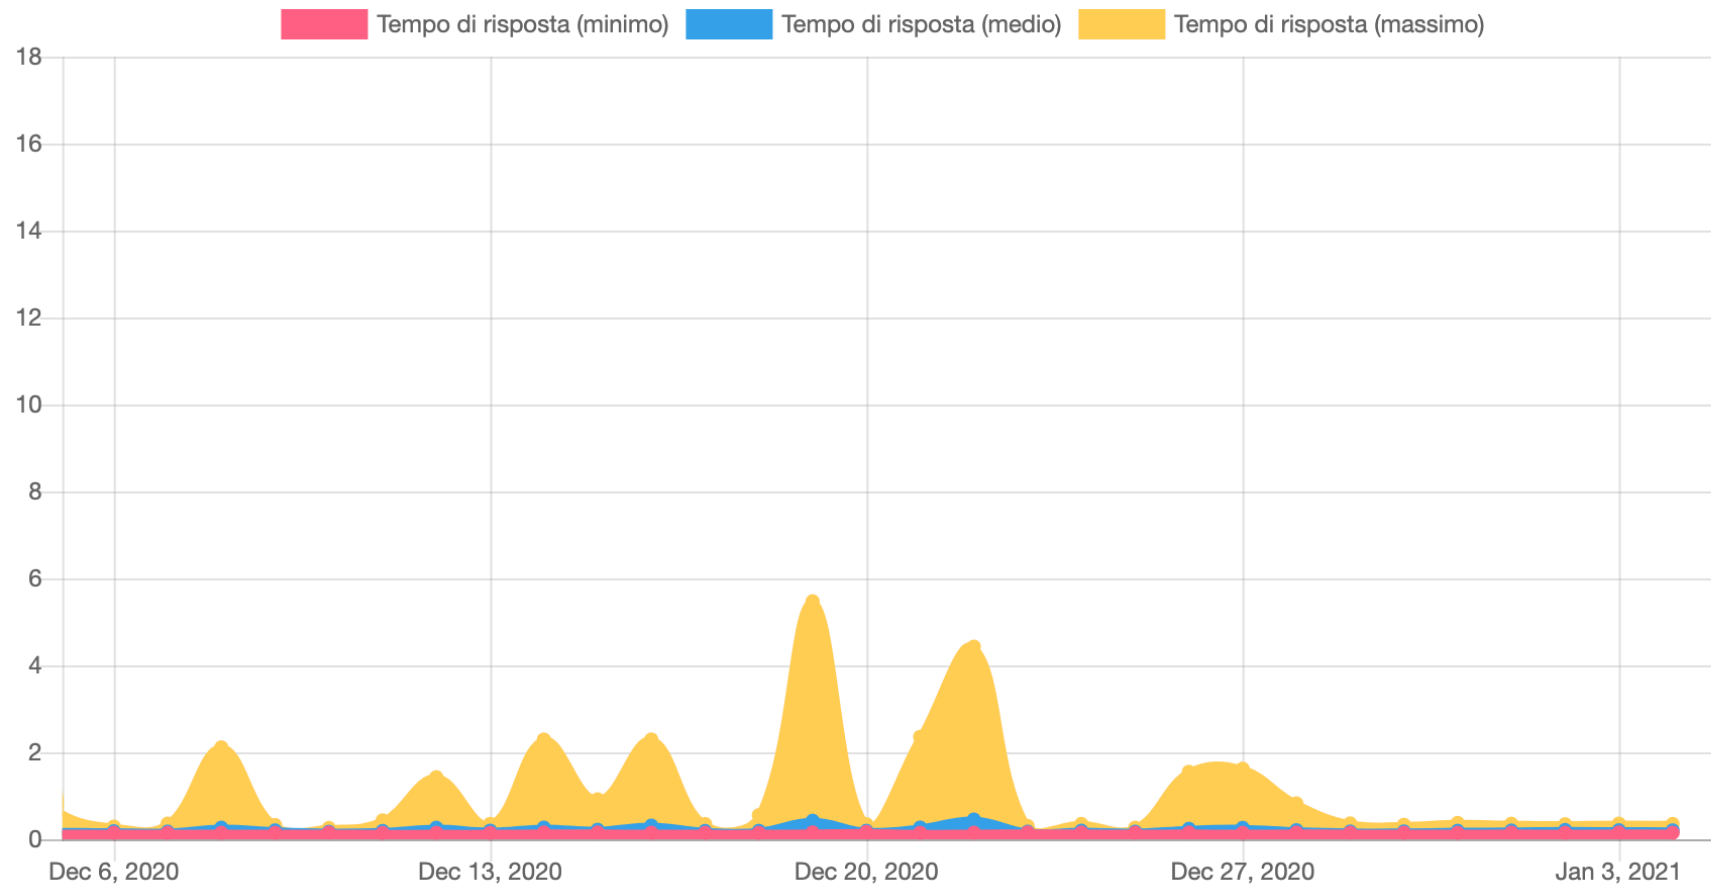

Test di Velocità Hosting: Gennaio 2021

Settimana Mese Anno

Tempo di risposta
(medio): 0.3245s