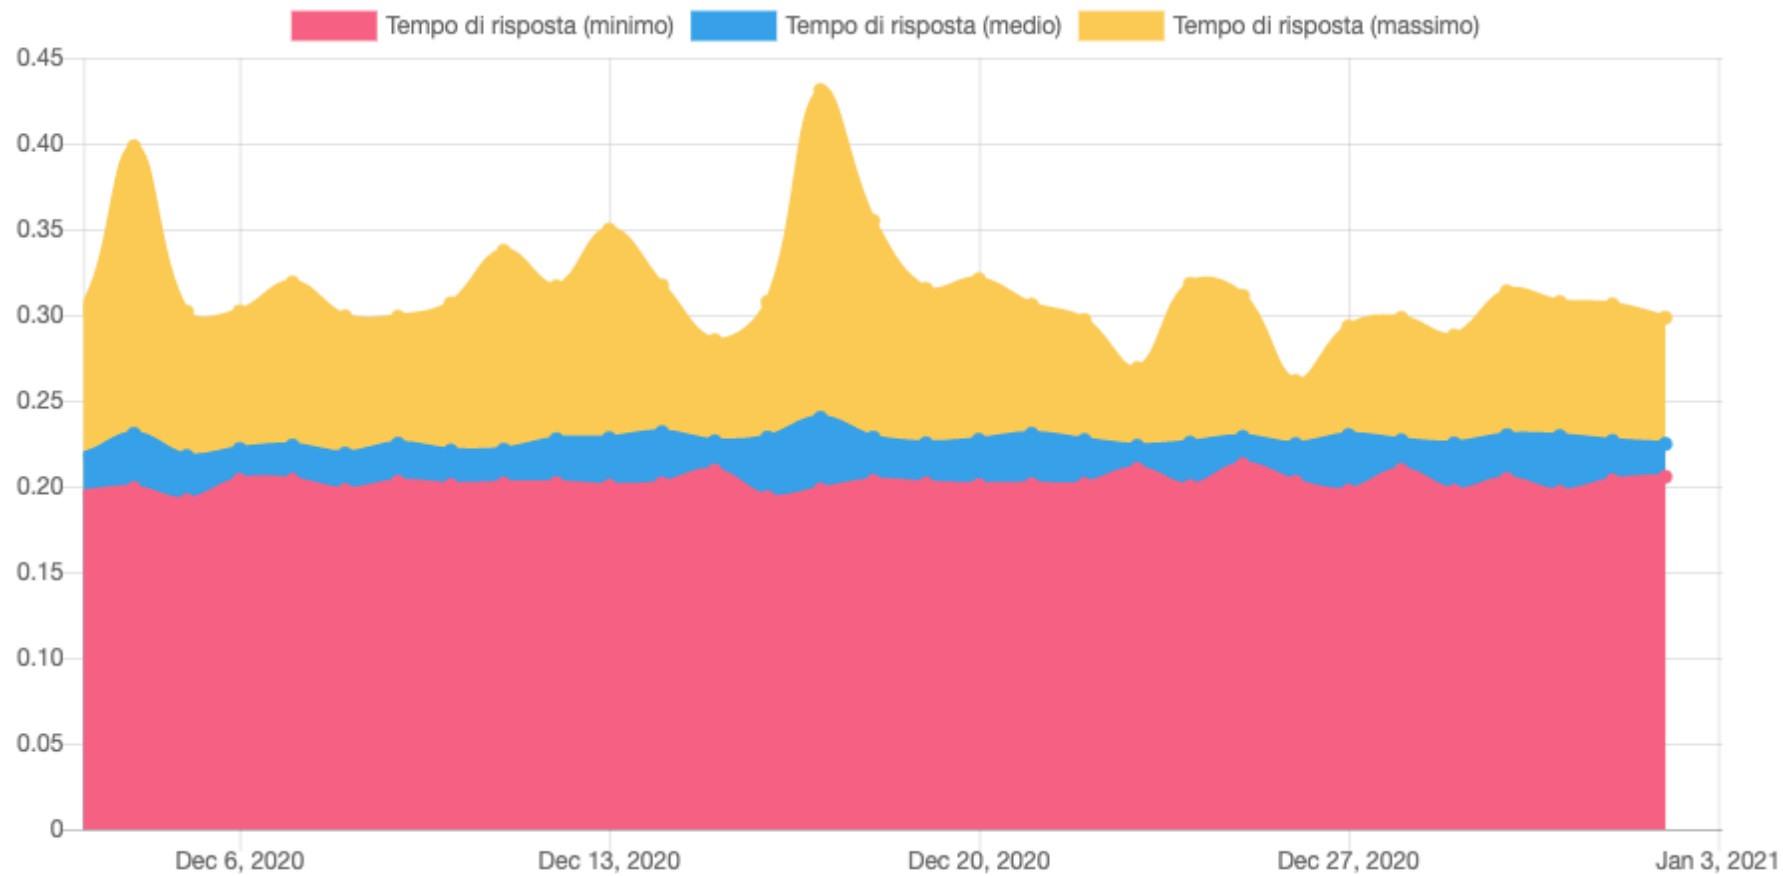

Test di Velocità Hosting: Gennaio 2021

Settimana Mese Anno

Tempo di risposta
(medio): 0.2237s